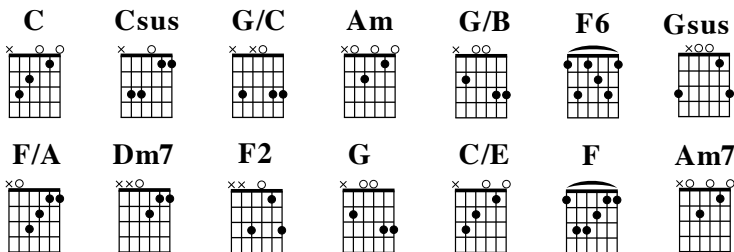

Refuge (1 of 2)

Jonathan Stockstill

INTRO

C G/C C G/C

VERSE 1

Am G/B C
When I walk through the val- ley
Am G C
You are the one holding my hand
Am G/B C
When I cross through the wa- ters
Am G C
I will not drown, You're helping me stand

VERSE 2

Am G/B C
When I walk through the val- ley
Am G C
You are the one holding my hand
Am G/B C
When I cross through the wa- ters
Am G C
I will not drown, You're helping me stand
F6
All along You have been so faithful
Gsus F/A G/B
All along You have been my

CHORUS

G/C C Dm7 F2 G
Ref- uge, You are my ref- uge
C Dm7 F G
I reach out my hands to touch again, You're my ref- uge
G/C C Dm7 F2 G
You're my ref- uge, You are my ref- uge
C Dm7 F G
And I'll bless Your Name, giving You thanks, You're my ref- uge