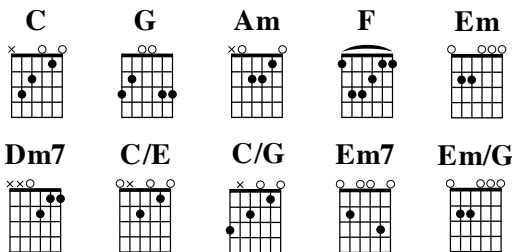

VERSE 2

C G Am F  
 We are in love with You and we will boldly say  
 C G Am F G F  
 That we be- lieve in You, there is no other way to the Father's heart

CHORUS

C G Dm7 F C  
 Jesus, Lamb of God, hear Your people wor- ship  
 G Dm7 F  
 Hear Your people sing- ing songs to You  
 C G Dm7 F C  
 Jesus, Lamb of God, see Your people love You  
 G Dm7 F  
 See Your people lift- ing holy hands to You  
 C G Am F

VERSE 3

C Em Am F  
 Look down and see our hearts, they're lifted up in praise  
 C/E G Am F G F  
 Coming from deep within is the song we raise to our Savior's heart

CHORUS

C G Dm7 F C  
 Jesus, Lamb of God, hear Your people wor- ship  
 G Dm7 F  
 Hear Your people sing- ing songs to You

## VERSE 4

**C Em C F**  
 Look down and see our hearts, they're lifted up in praise  
**Am Em/G C/E F G**  
 Coming from deep within is the song we raise  
**F G F G**  
 Is the song we raise, is the song we raise to You, Oh  
**F G F**  
 It is the song we raise to You, to You

## CHORUS

**C G Dm7 F C**  
 Jesus, Lamb of God, hear Your people wor- ship  
**G Dm7 F**  
 Hear Your people sing- ing songs to You  
**C G Dm7 F C**  
 Jesus, Lamb of God, see Your people love You  
*(1st ending)*